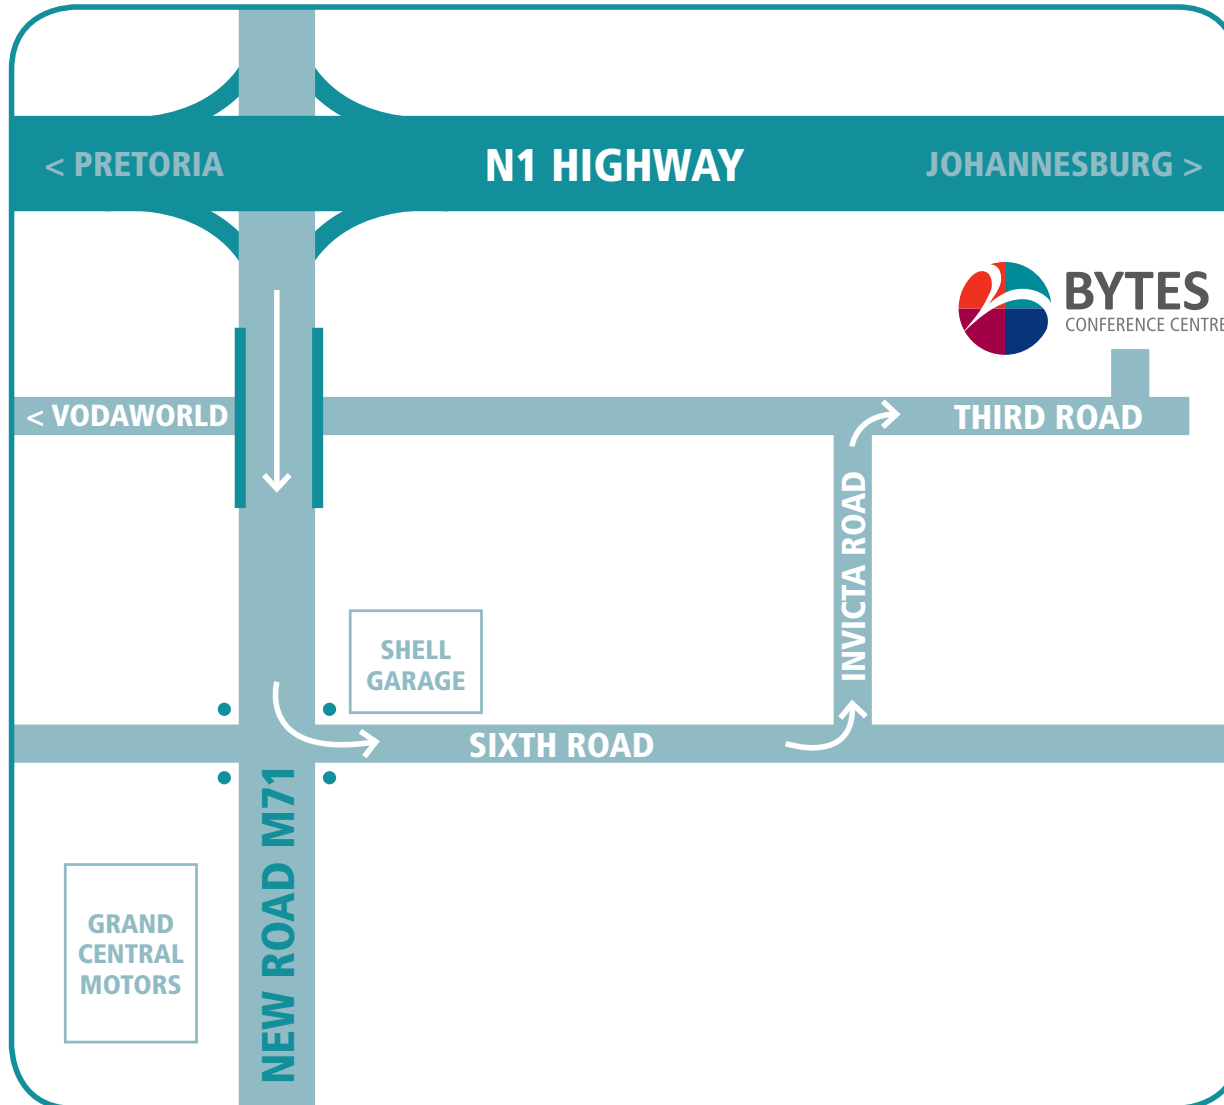

BYTES

CONFERENCE CENTRE

BYTES CONFERENCE CENTRE:
Bytes Business Park, Block C
241 Third Road, Halfway Gardens
Midrand
Tel: +27 11 205 7151/2/3
Fax: +27 11 205 7009

GPS Co-ordinates:
South 25 degrees 59.092'
East 028 degrees 07.391'